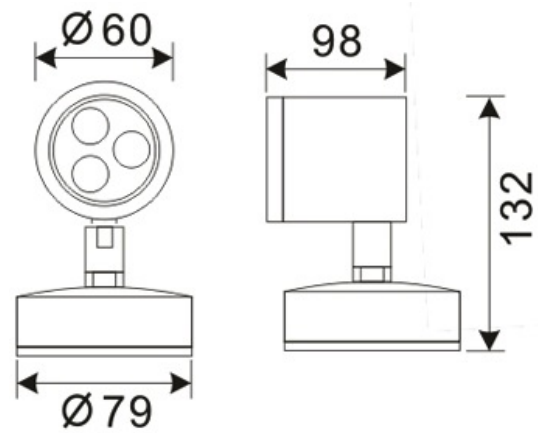

# LED Wall Lighting – LR-W00121

Model No.	LR-W00121
LED Type	CREE XP
LED Q'TY.	3
Beam Angle	45°
Minimum luminous flux(lm)	300
Voltage	120~240V
LED Watt	3W
Environmental Temperature	- 20°C~60°C
Environmental Humidity	0%-95%
Safety Class	I
Safety Type	IP44
Material	Aluminium
Driver	Included